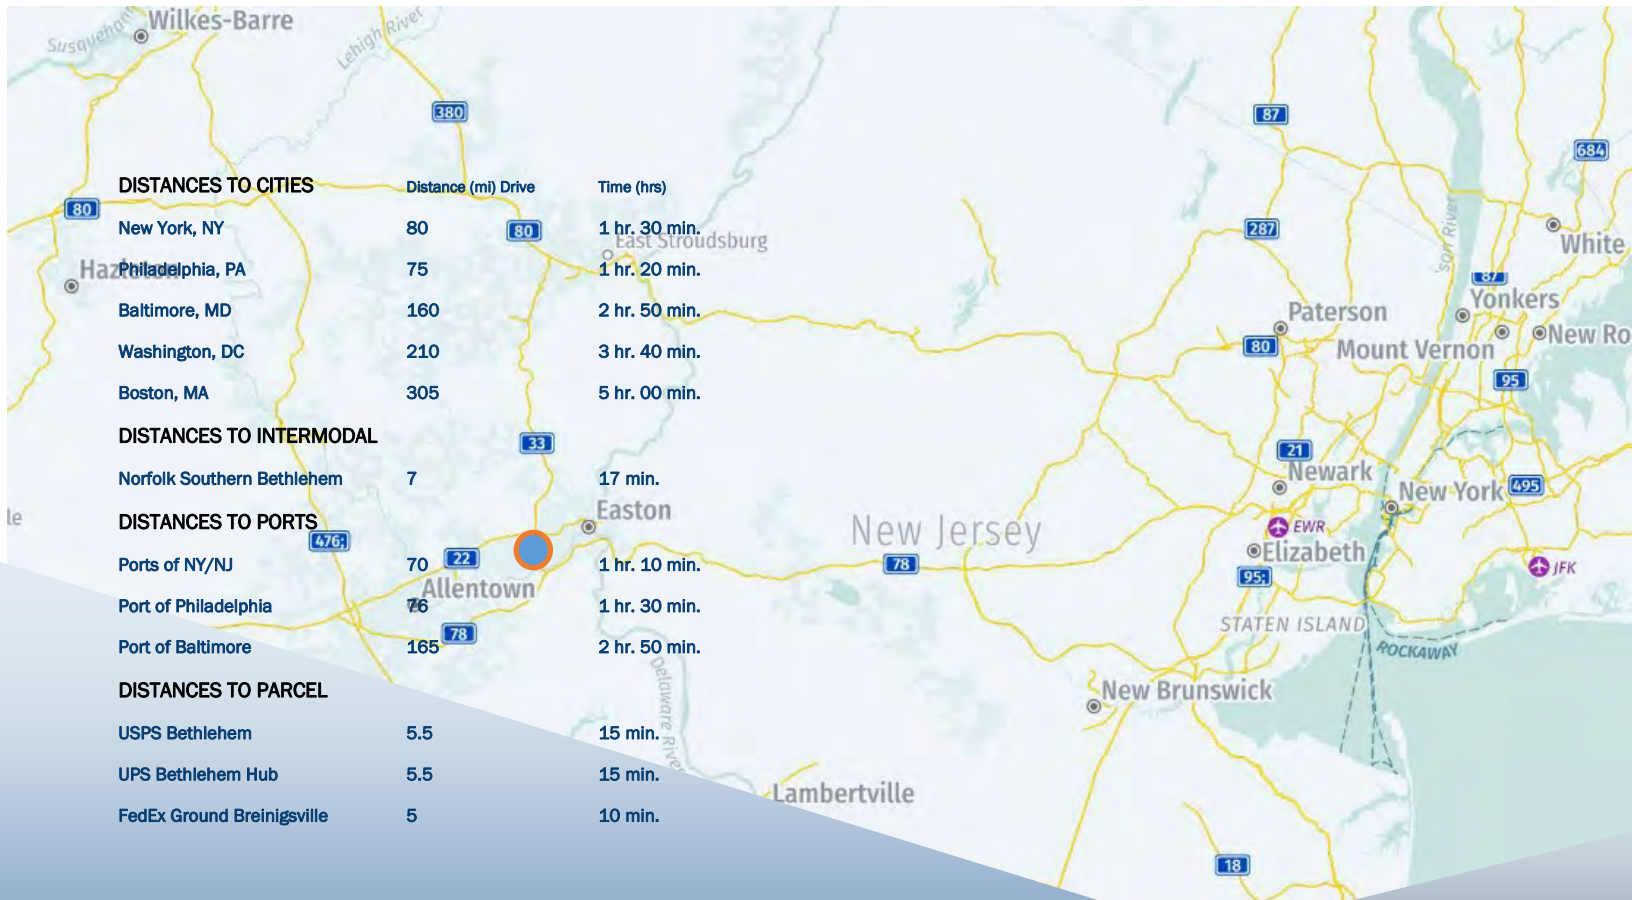

AVAILABLE FOR LEASE

2701 BAGLYOS CIR
BETHLEHEM, PA

INDUSTRIAL PROPERTY
MANUFACTURING | WAREHOUSING

BUILDING SIZE	61,600 S.F. - EXPANDABLE UP TO +/-97,000 S.F.
OFFICE	7,650 S.F.
YEAR BUILT	2006
LAND	7 ACRES
HEIGHT	20' - 22'
LOADING	2 TAILGATE LOADING DOCKS 2 GROUND LEVEL DRIVE IN DOORS
UTILITIES	PUBLIC WATER SEWER NATURAL GAS
POWER	3-PHASE / 2000 AMPS / 480 Volts
FIRE PROTECTION	WET SPRINKLER SYSTEM
ACCESS	PA ROUTE 33 - 0.6 MILES I-78 SOUTH - 2 MILES US ROUTE 22 - 1.5 MILES I-80 NORTH - 25 MILES
MUNICIPALITY	BETHLEHEM TOWNSHIP NORTHAMPTON COUNTY

2701 BAGLYOS CIR, BETHLEHEM, PA

INDUSTRIAL WAREHOUSE SPACE

NORTHAMPTON & LEHIGH COUNTIES - LABOR STATISTICS

TIME PERIOD	LABOR FORCE	EMPLOYED	UNEMPLOYED	RATE %
LEHIGH COUNTY 1st Quarter 2023	198,100	180,279	8,100	4.1
NORTHAMPTON COUNTY 1st Quarter 2023	164,400	157,900	6,500	3.9