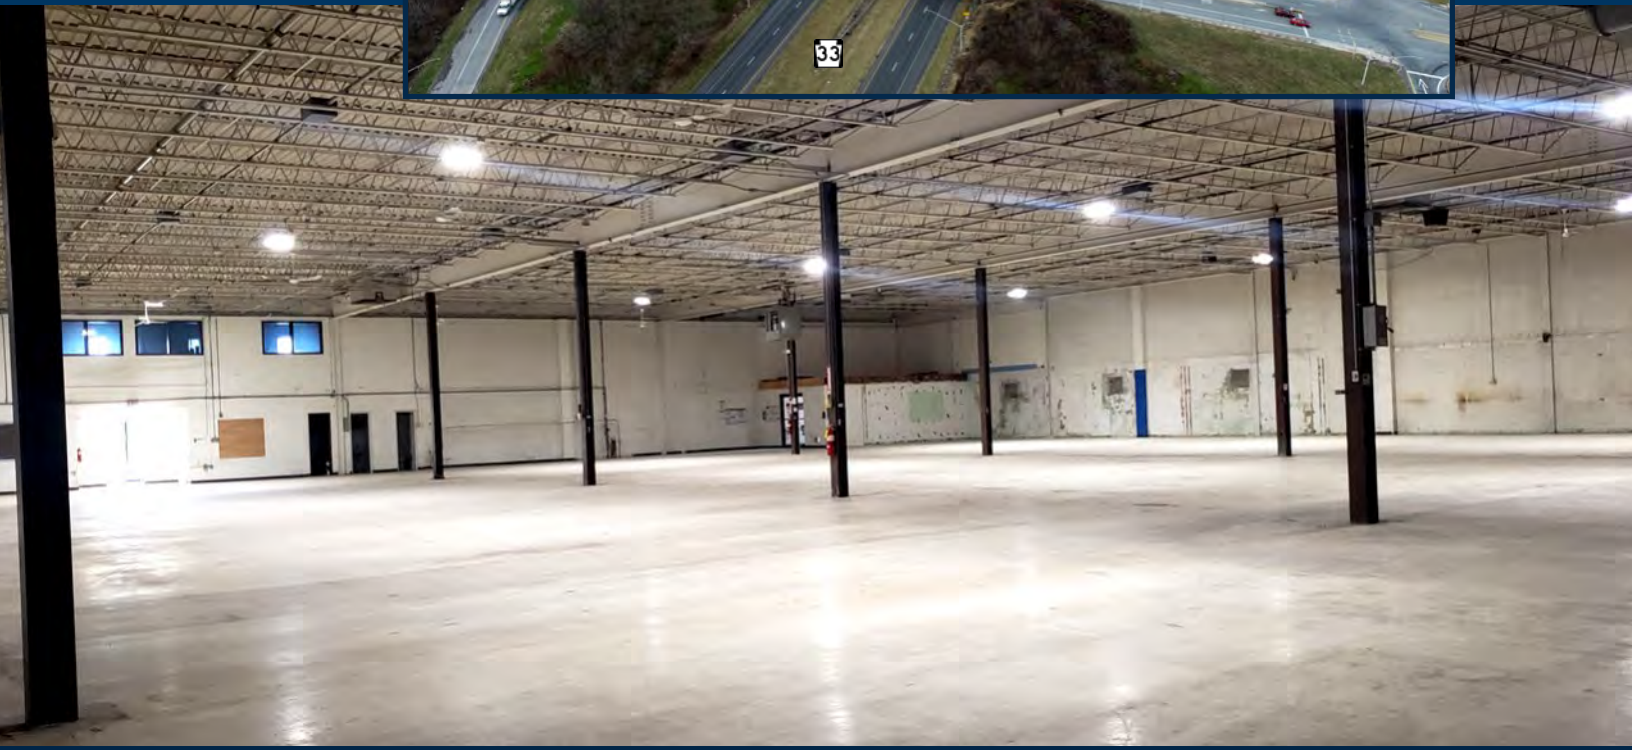

110 Commerce Way

Industrial Blvd / PA 191

33

33