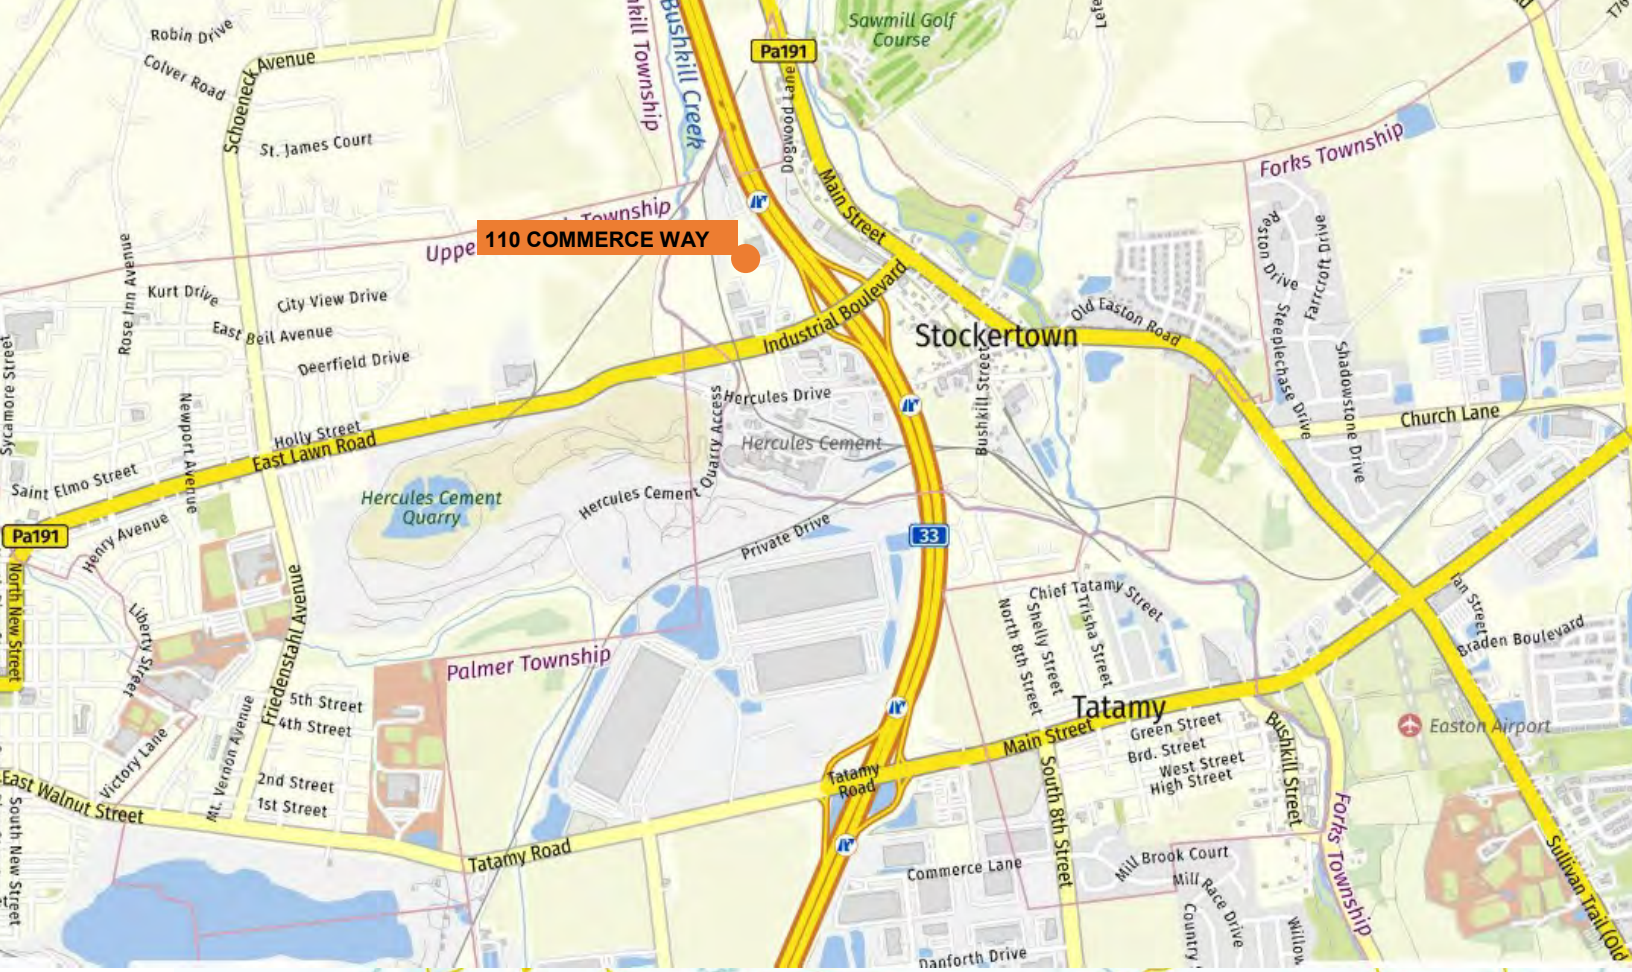

110 COMMERCE WAY
STOCKERTOWN, PA

AVAILABLE 56,300 SF - AIR CONDITIONED

INDUSTRIAL PROPERTY

Warehouse | Manufacturing

BUILDING SIZE	56,300 S.F. - FULLY AIR CONDITIONED
YEAR BUILT	1974
LAND	8 ACRES
HEIGHT	18' - 20'
LOADING	4 TAILGATE LOADING DOCKS 1 GROUND LEVEL DRIVE IN DOORS
UTILITIES	PUBLIC WATER SEPTIC SYSTEM OIL & PROPANE HEAT
POWER	3-PHASE / 1200 AMPS / 240 Volts
ACCESS	PA ROUTE 33 I-78 SOUTH - 10 MILES I-80 NORTH - 20 MILES
MUNICIPALITY	STOCKERTOWN BOROUGH NORTHAMPTON COUNTY

110 Commerce Way

COMMERCE WAY

33

110 Commerce Way

Industrial Blvd / PA 191

33

33

110 COMMERCE WAY, STOCKERTOWN PA

INDUSTRIAL WAREHOUSE SPACE FOR SALE & LEASE

DISTANCES TO CITIES

	Distance (mi) Drive	Time (hrs)
New York, NY	84	1 hr. 35 min.
Philadelphia, PA	80	1 hr. 25 min.
Baltimore, MD	160	2 hr. 50 min.
Washington, DC	203	3 hr. 35 min.
Boston, MA	305	4 hr. 50 min.

DISTANCES TO INTERMODAL

Norfolk Southern Bethlehem	18	22 min.
----------------------------	----	---------

DISTANCES TO PORTS

Ports of NY/NJ	87	1 hr. 45 min.
Port of Philadelphia	83	1 hr. 38 min.
Port of Baltimore	166	2 hr. 55 min.